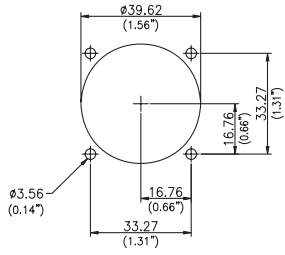

Dimensions – Surface Mount

Model 361

Model 362

Model 363

Model 364

Dimensions – Panel Mount

Model 361
Surface Mount Cut-out

Window Mount Cut-out