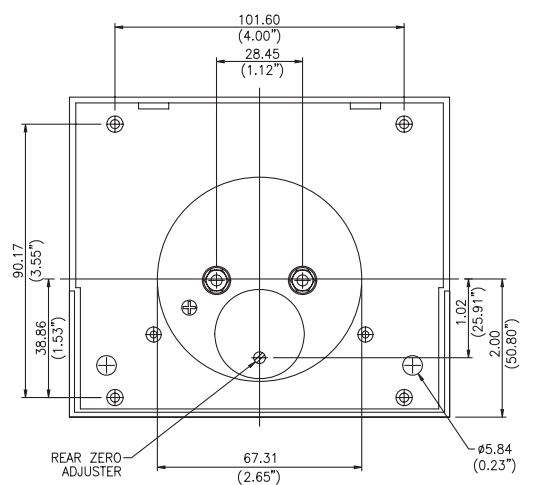

Dimensions – Surface Mount

Model 361

Model 362

Model 363

Model 364

Dimensions – Panel Mount

Model 361
Surface Mount Cut-out

Window Mount Cut-out