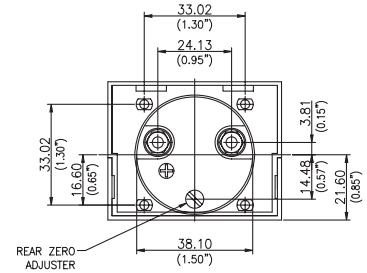

Dimensions – Surface Mount

Model 361

Model 362

Model 363

Model 364

Dimensions – Panel Mount

Model 361
Surface Mount Cut-out

Window Mount Cut-out