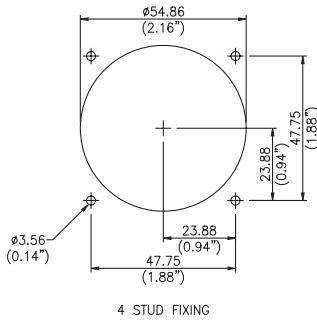

Model 362
Surface Mount Cut-out