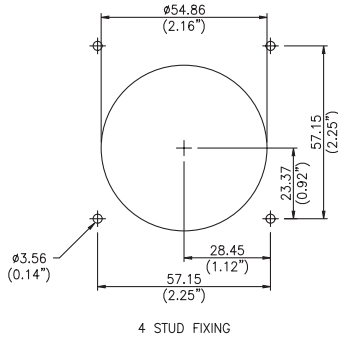

Model 363
Surface Mount Cut-out