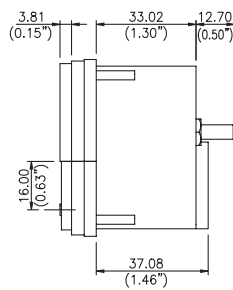

Dimensions – Surface Mount

Model 361

Model 362

Model 363

Model 364

Dimensions – Panel Mount

Model 361
Surface Mount Cut-out

Window Mount Cut-out