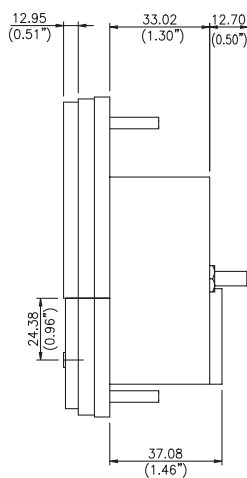

Dimensions – Surface Mount

Model 361

Model 362

Model 363

Model 364

Dimensions – Panel Mount

Model 361
Surface Mount Cut-out

Window Mount Cut-out

Model 362
Surface Mount Cut-out

Window Mount Cut-out

Model 363
Surface Mount Cut-out

Window Mount Cut-out

Model 364
Surface Mount Cut-out

Window Mount Cut-out