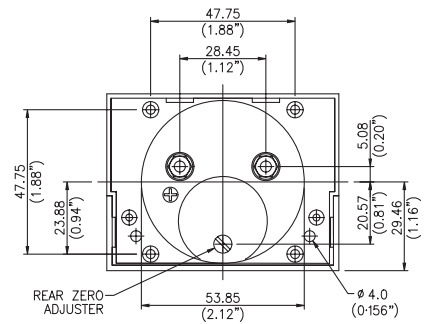

Dimensions – Surface Mount

Model 361

Model 362

Model 363

Model 364

Dimensions – Panel Mount

Model 361
Surface Mount Cut-out

Window Mount Cut-out