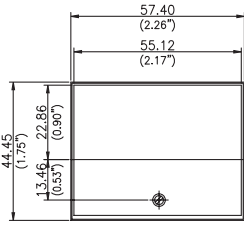

Dimensions – Surface Mount

Model 361

Model 362

Model 363

Model 364

Dimensions – Panel Mount

Model 361
Surface Mount Cut-out

Window Mount Cut-out