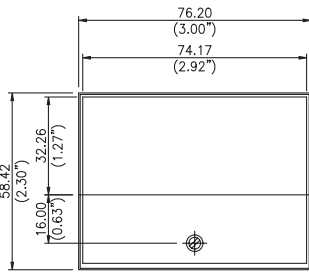

Dimensions – Surface Mount

Model 361

Model 362

Model 363

Model 364

Dimensions – Panel Mount

Model 361
Surface Mount Cut-out

Window Mount Cut-out