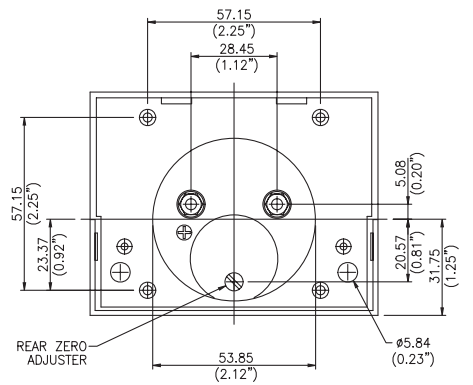

Dimensions – Surface Mount

Model 361

Model 362

Model 363

Model 364

Dimensions – Panel Mount

Model 361
Surface Mount Cut-out

Window Mount Cut-out