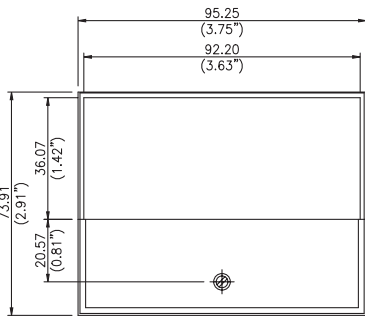

Dimensions – Surface Mount

Model 361

Model 362

Model 363

Model 364

Dimensions – Panel Mount

Model 361
Surface Mount Cut-out

Window Mount Cut-out