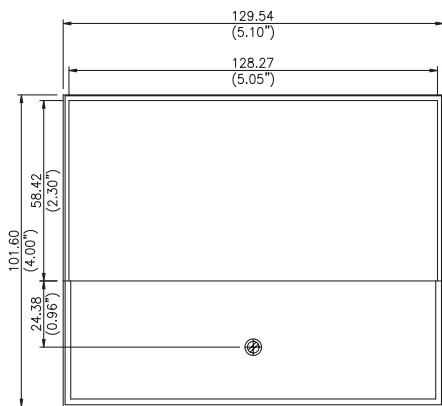

Dimensions – Surface Mount

Model 361

Model 362

Model 363

Model 364

Dimensions – Panel Mount

Model 361
Surface Mount Cut-out

Window Mount Cut-out