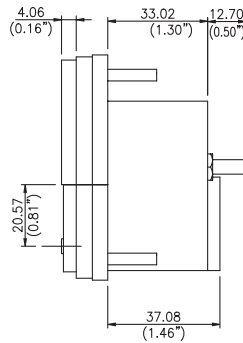

Dimensions – Surface Mount

Model 361

Model 362

Model 363

Model 364

Dimensions – Panel Mount

Model 361
Surface Mount Cut-out

Window Mount Cut-out